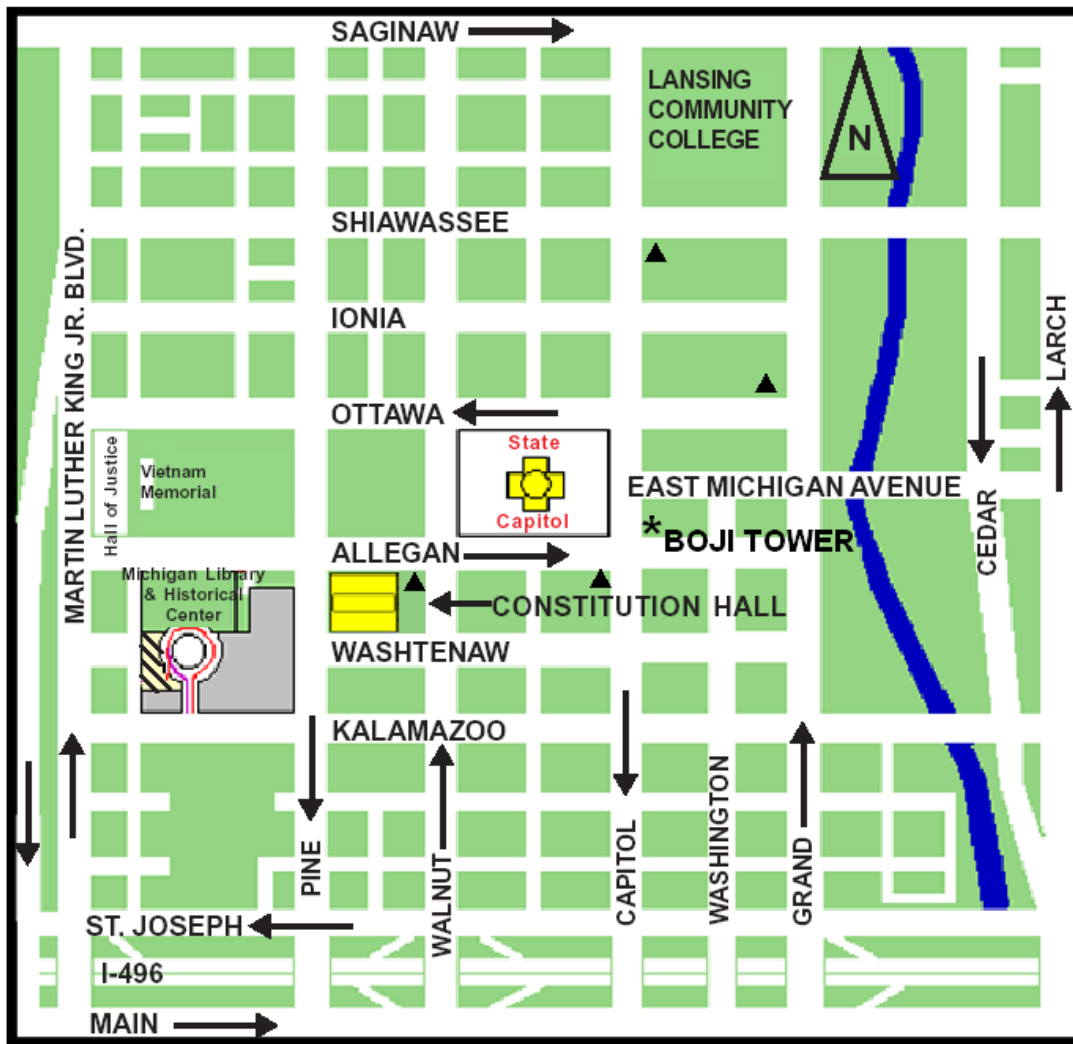

Michigan Land Use Leadership Council

Council Meeting Location and Parking Guide

Council meetings are located in the Senate Hearing Room (first floor) in the Boji Tower (Formerly Michigan National Tower) at 124 W. Allegan Street, Lansing, Mich. Public parking is available in a lot east of Constitution Hall, in parking ramps/lots around the Capitol building, and at coin meters (\$1/hr) on streets in the vicinity.

KEY: ▲ Parking